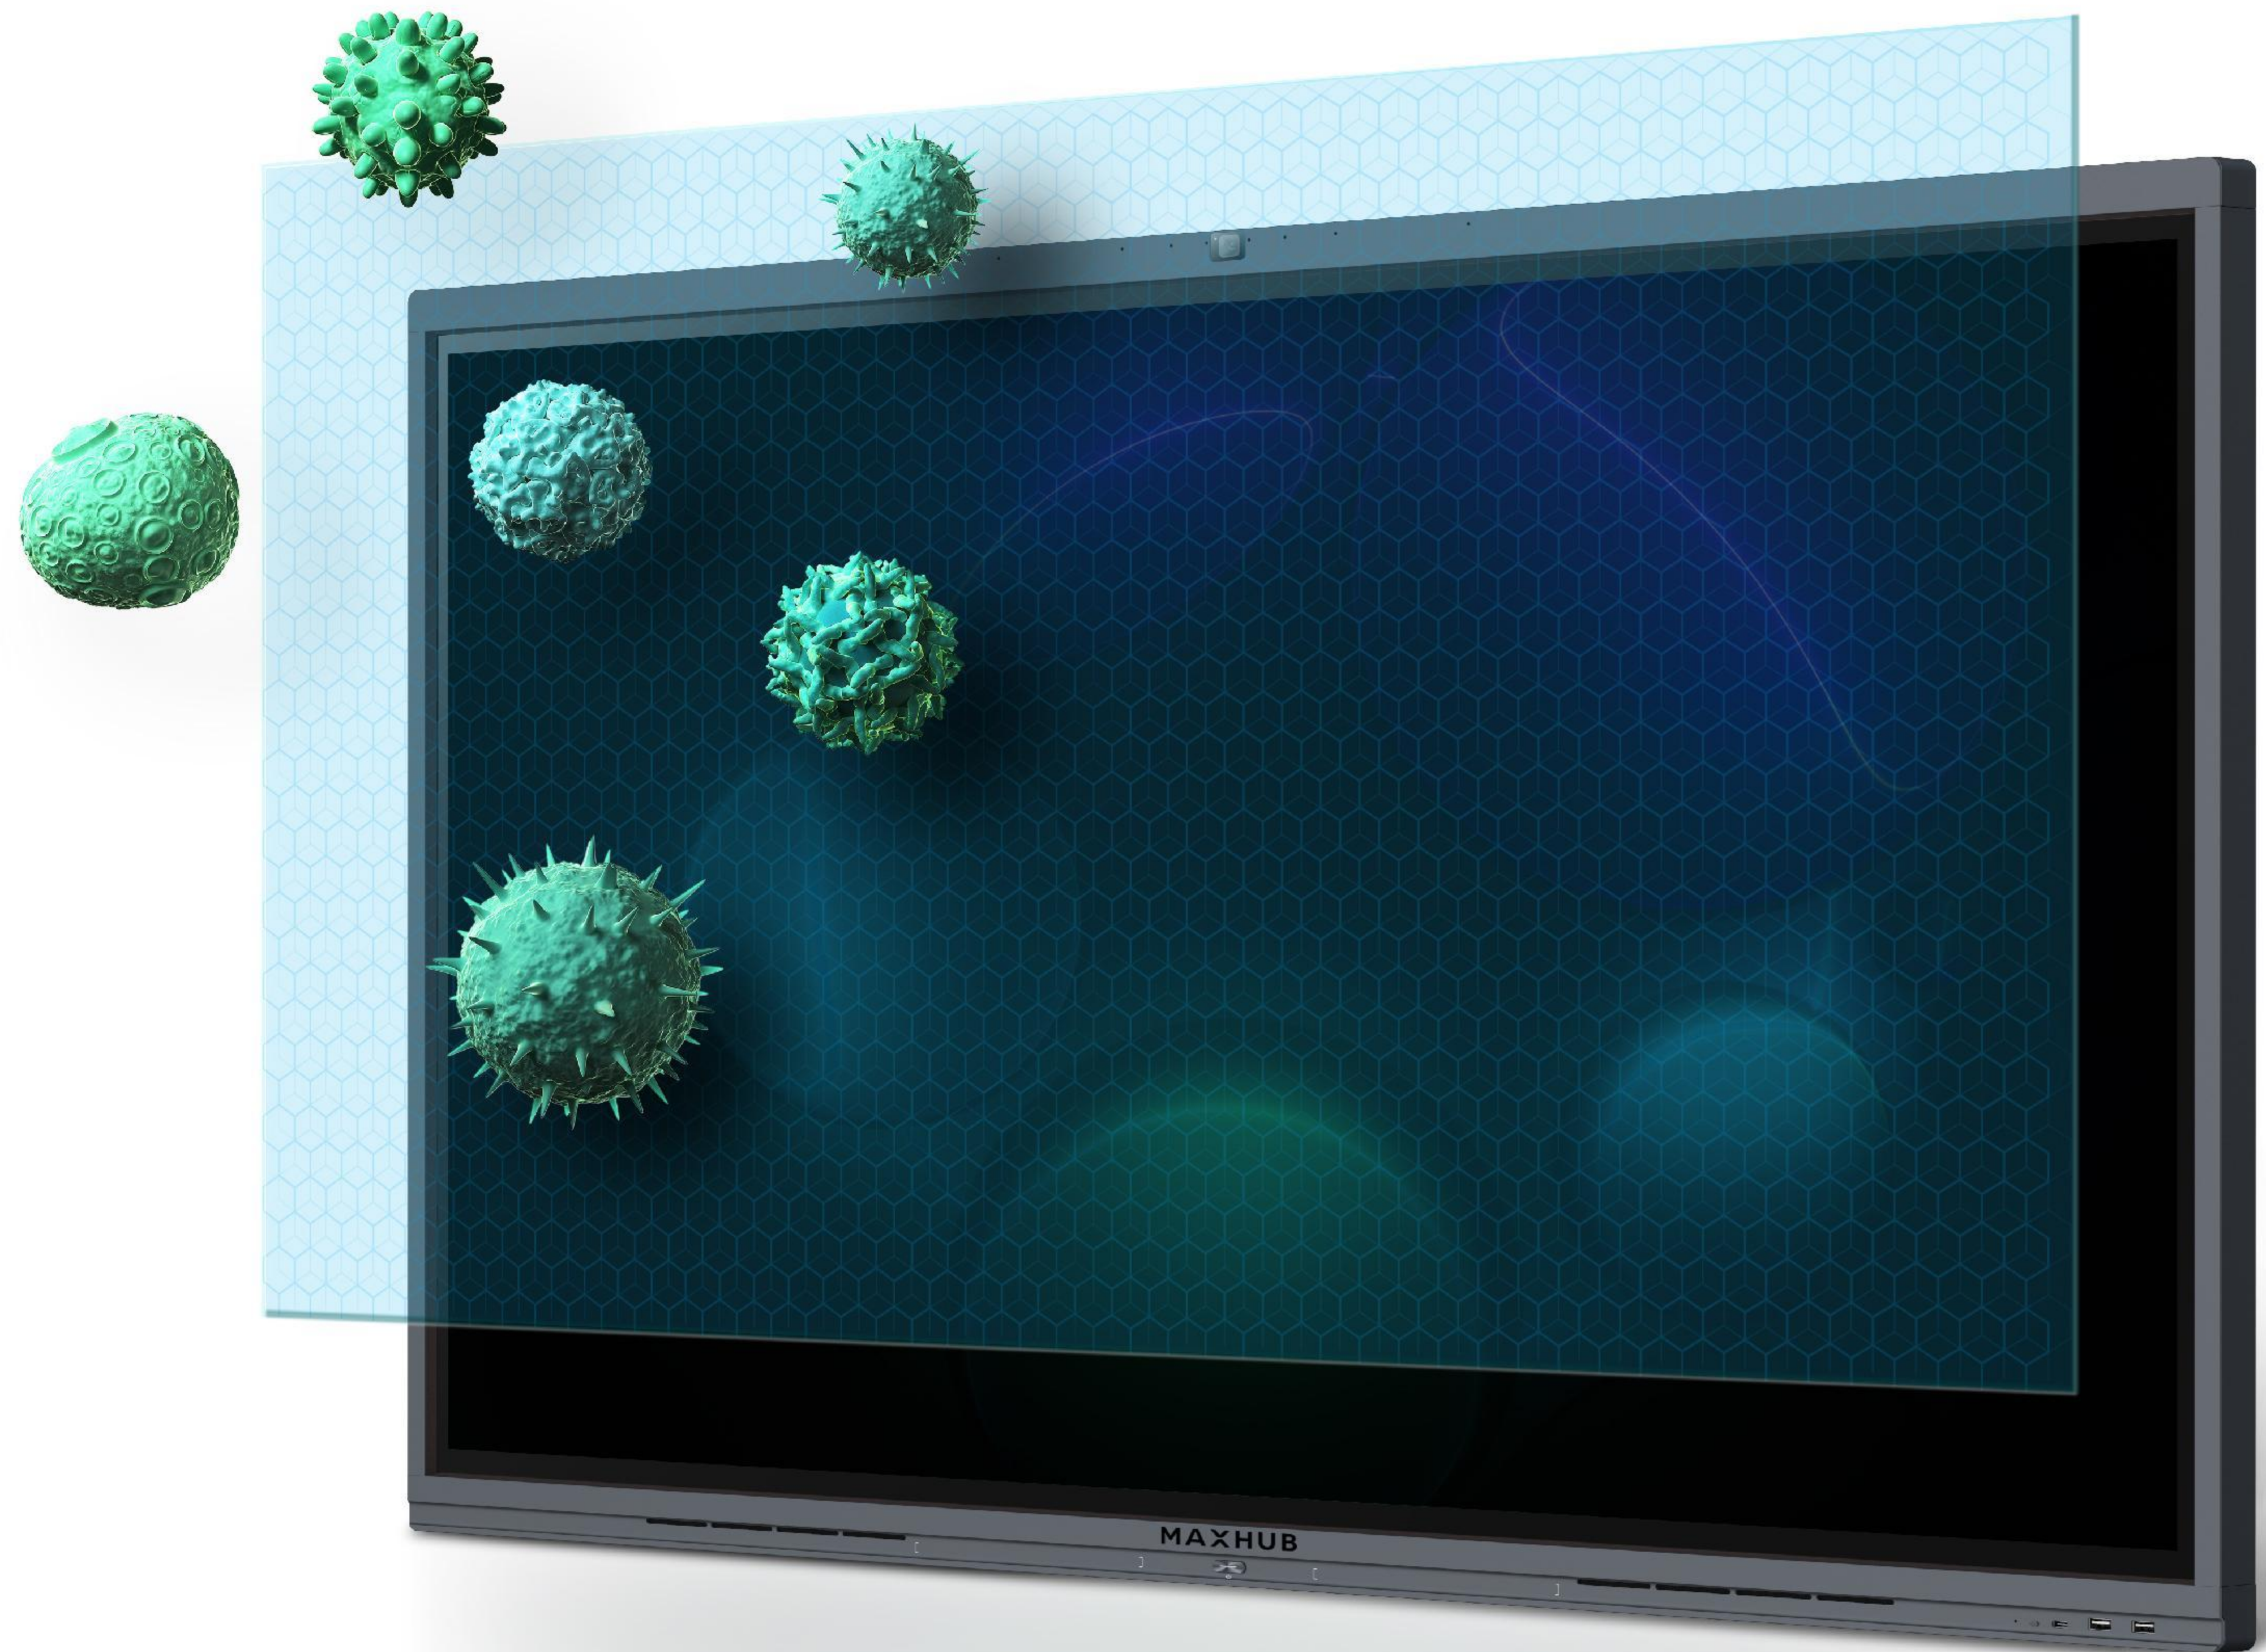

Prioritizing Healthcare

Antibacterial glass, antibacterial passive styluses, and an antibacterial power button keeps you safe.