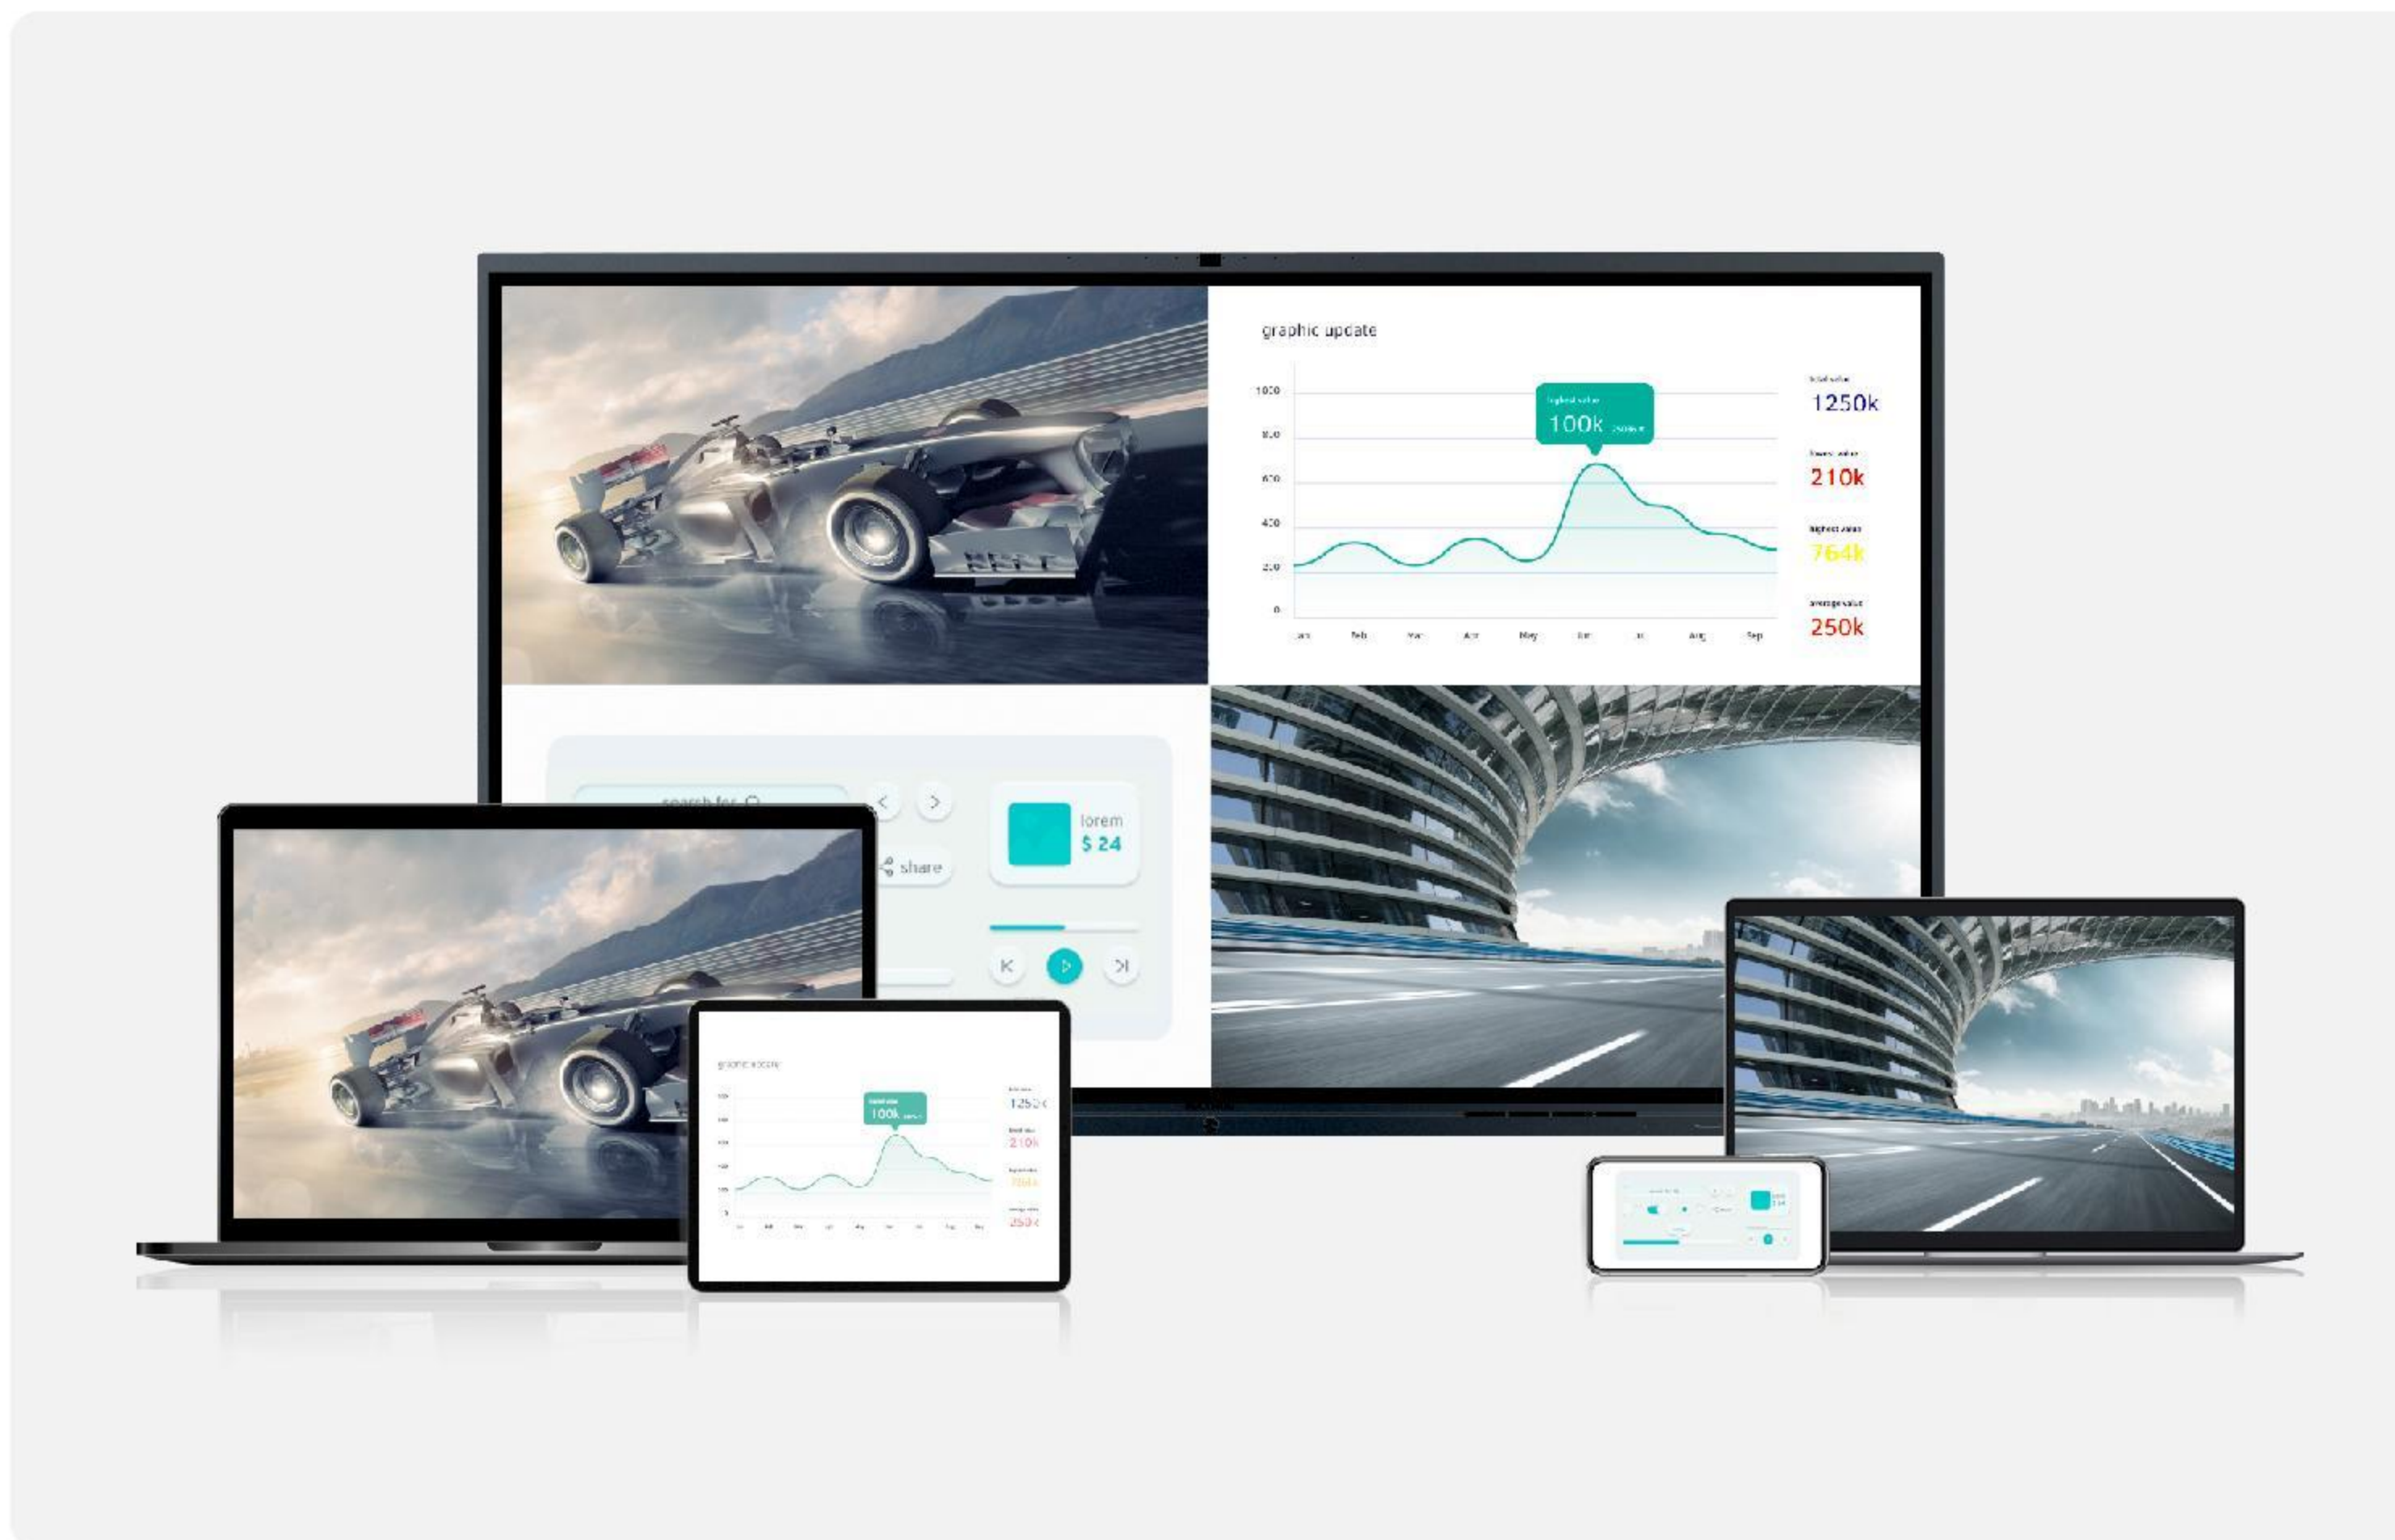

Using MAXHUB Share, screen-share wirelessly from up to 4 devices simultaneously. The V6 Classic Series' low latency preserves its 4K resolution, maintaining critical detail while enhancing the visual experience.

The V6 Classic Series allows for greater flexibility during presentations – turn pages and annotate directly on the touchscreen or manage the panel from your own device while seated.