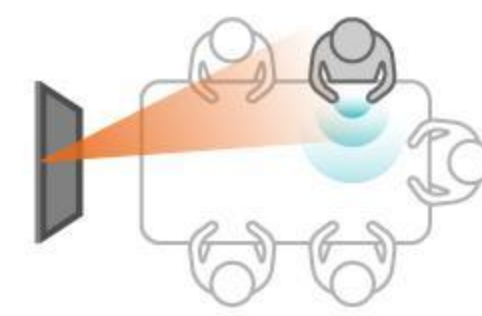

Speaker-Tracking

Using speaker-tracking technology, 8 microphones locate the sound source in real time, ensuring the speaker is always the center of attention.