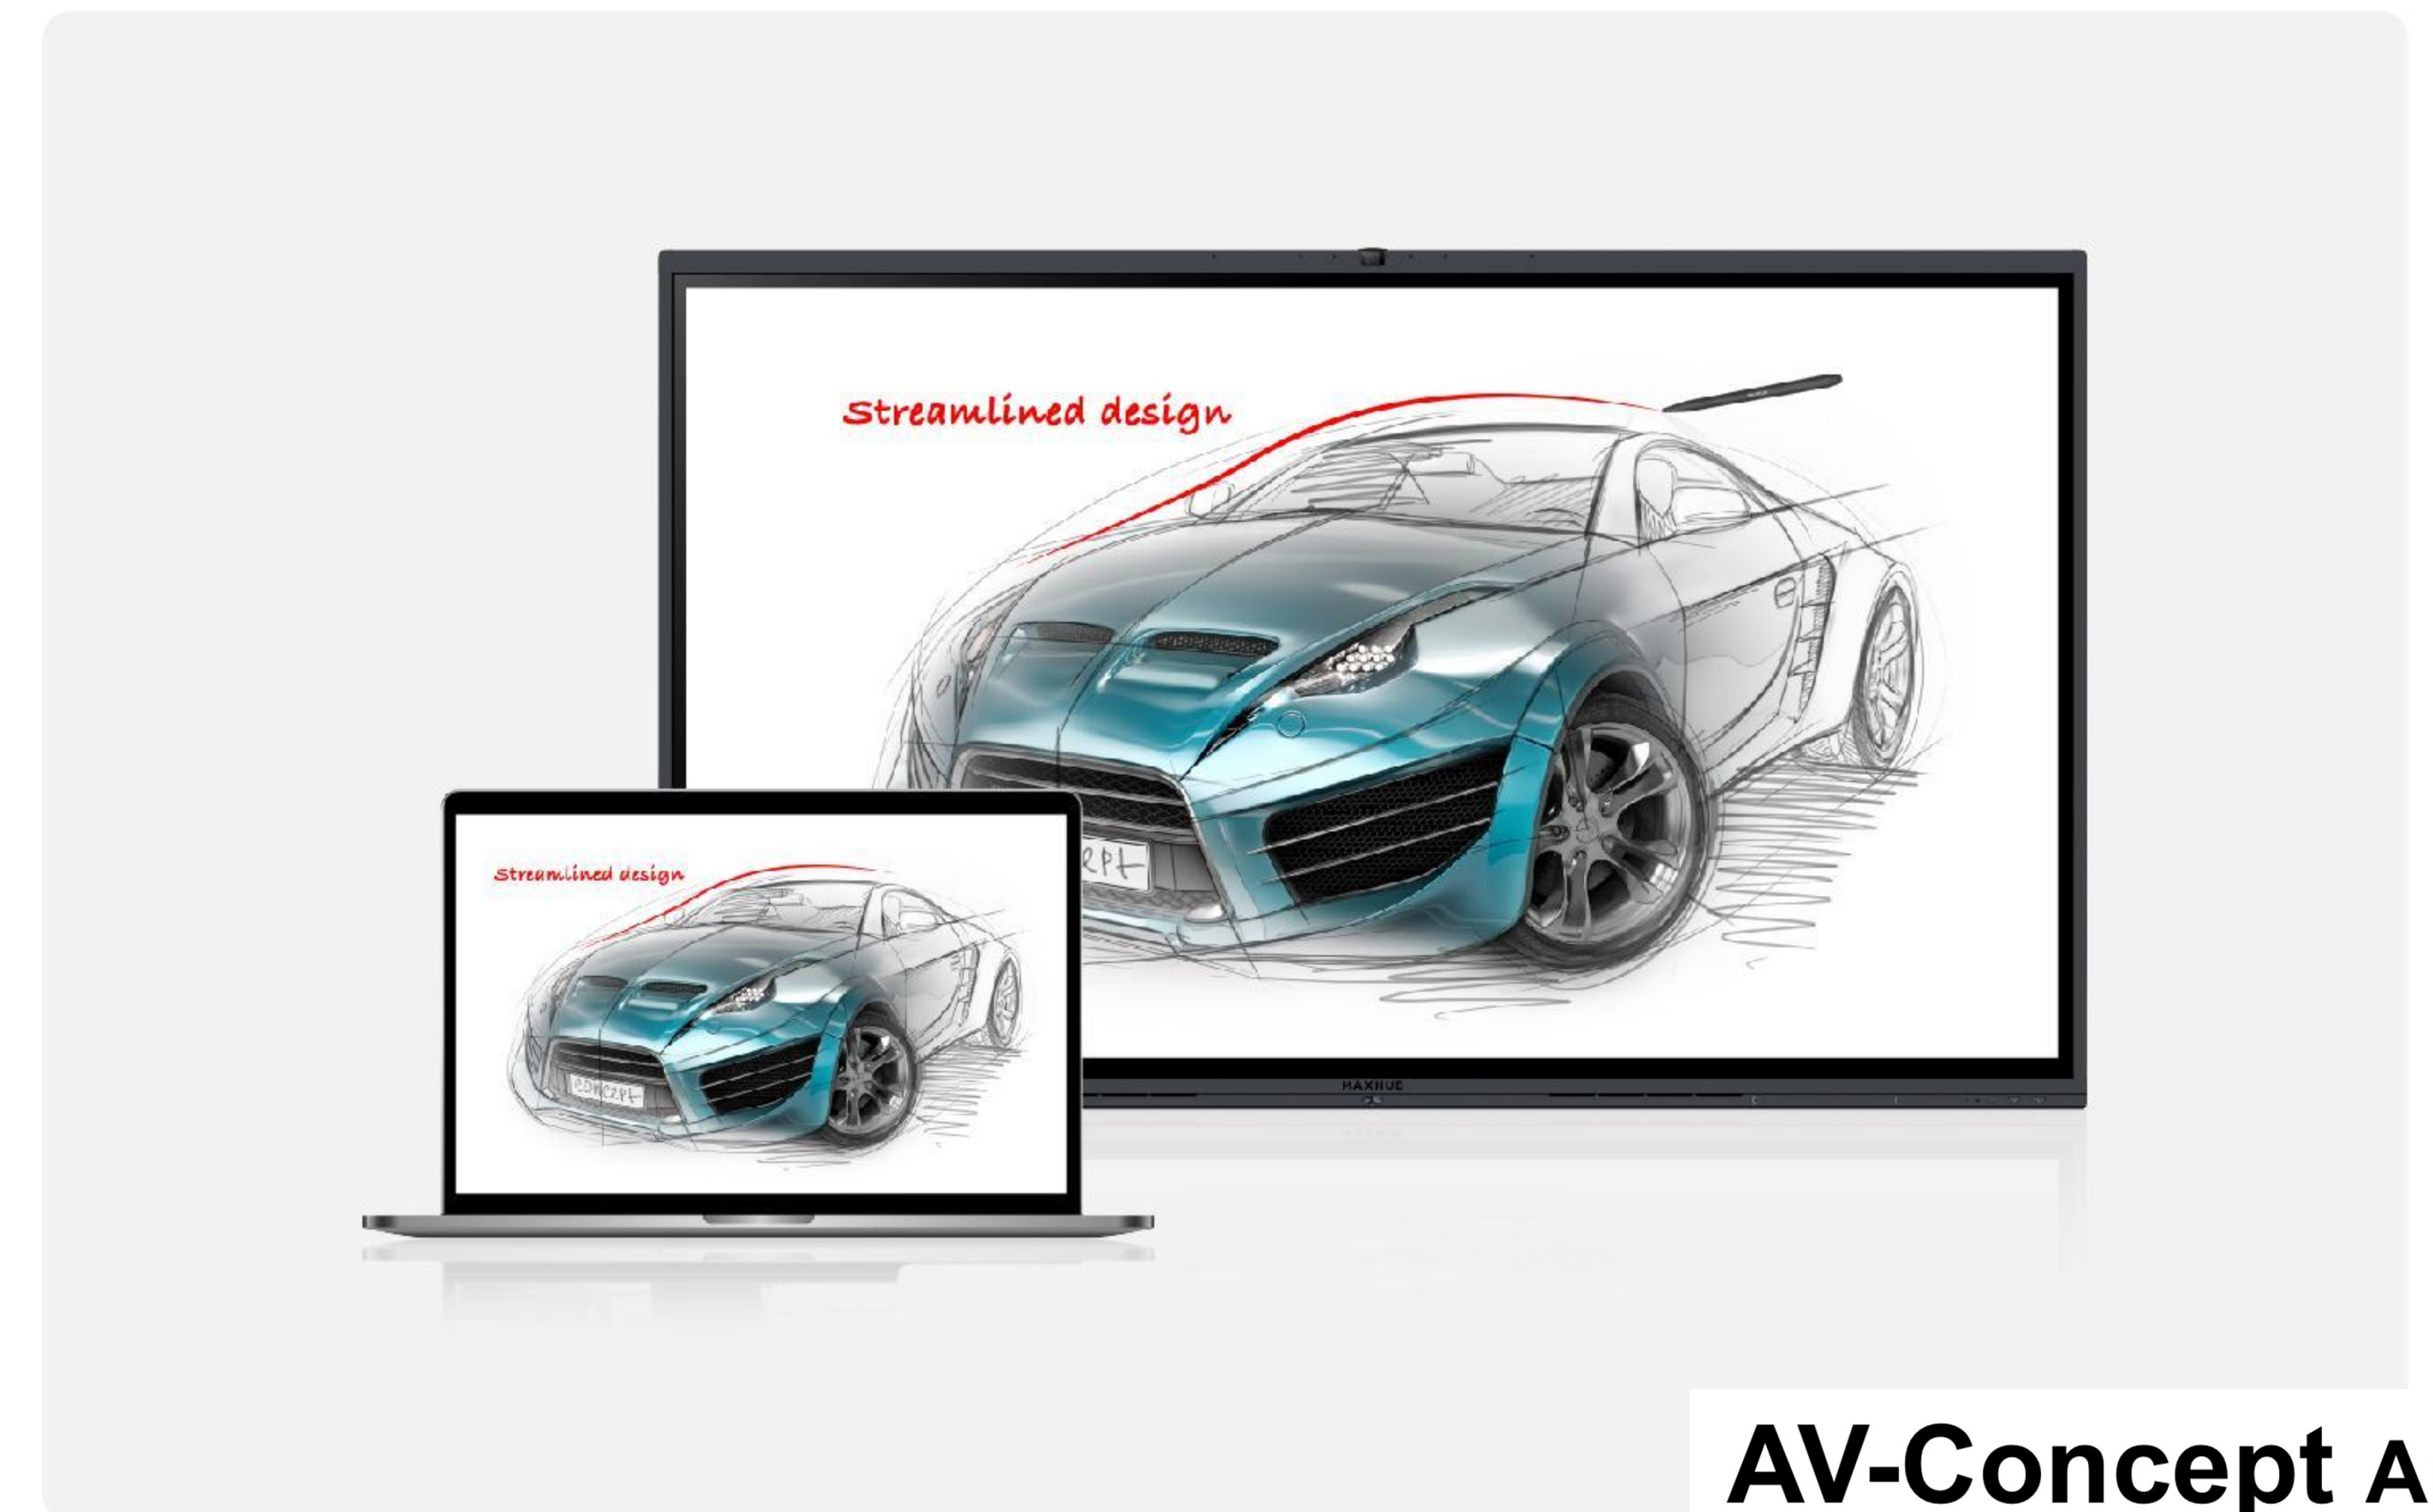

Using MAXHUB Share, screen-share wirelessly from up to 4 devices simultaneously. The V6 Classic Series' low latency preserves its 4K resolution, maintaining critical detail while enhancing the visual experience.

The V6 Classic Series allows for greater flexibility during presentations – turn pages and annotate directly on the touchscreen or manage the panel from your own device while seated.