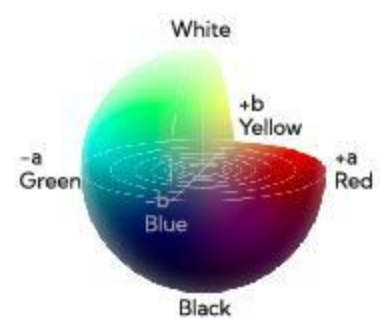

## **Distinguish Every Detail in Ultra-HD**

Experience 1.07 billion colors in brilliant detail with high-color gamut and ultra-HD, 4K display, promising a professional-grade image quality. Zero-bonding technology effectively reduces air refraction and parallax for enhanced visual clarity.

## View Vibrant Deep Colors

90% NTSC high-color gamut, compatible with a variety of color spaces. The V6 Classic Series offers color gamut restoration across a variety of formats, including presentations, printed documents, and video clips.

## Vivid Imagery with $\Delta E \leq 2$ high-color-accuracy Display

Pre-calibrated before delivery to restore the original color and achieve professional-grade imagery.