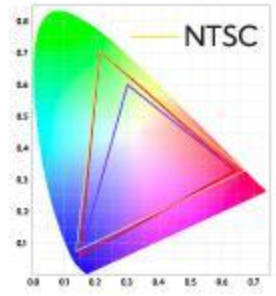

View Vibrant Deep Colors

90% NTSC high-color gamut, compatible with a variety of color spaces. The V6 Classic Series offers color gamut restoration across a variety of formats, including presentations, printed documents, and video clips.