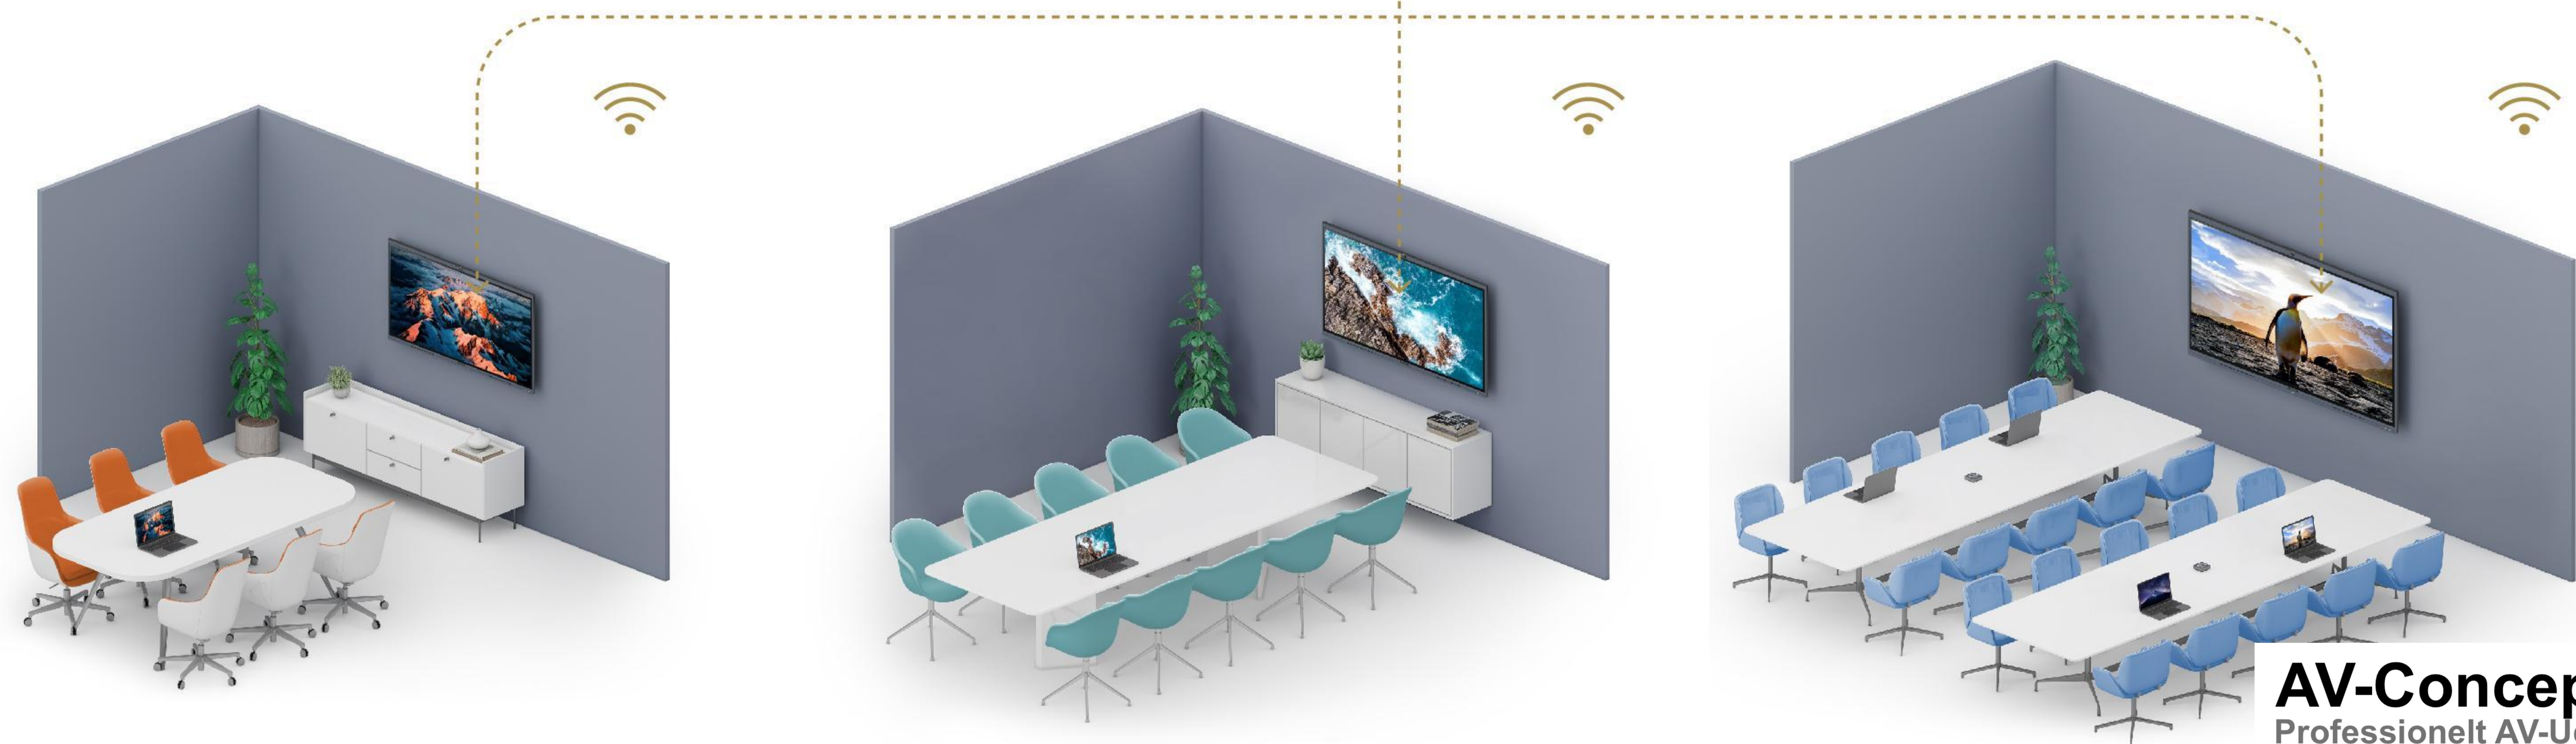

Instant Device Access and Management

IT teams can easily access and manage all MAXHUB devices instantly through the cloud.

Remotely update device firmware, turn the screen on/off, install apps, deliver a message to all panels, and more using the pre-installed MAXHUB device-management app.

AV-Concept ApS
Professionelt AV-Udstyr

Tlf: 30321889 – mail: info@av-concept.dk – www.av-concept.dk