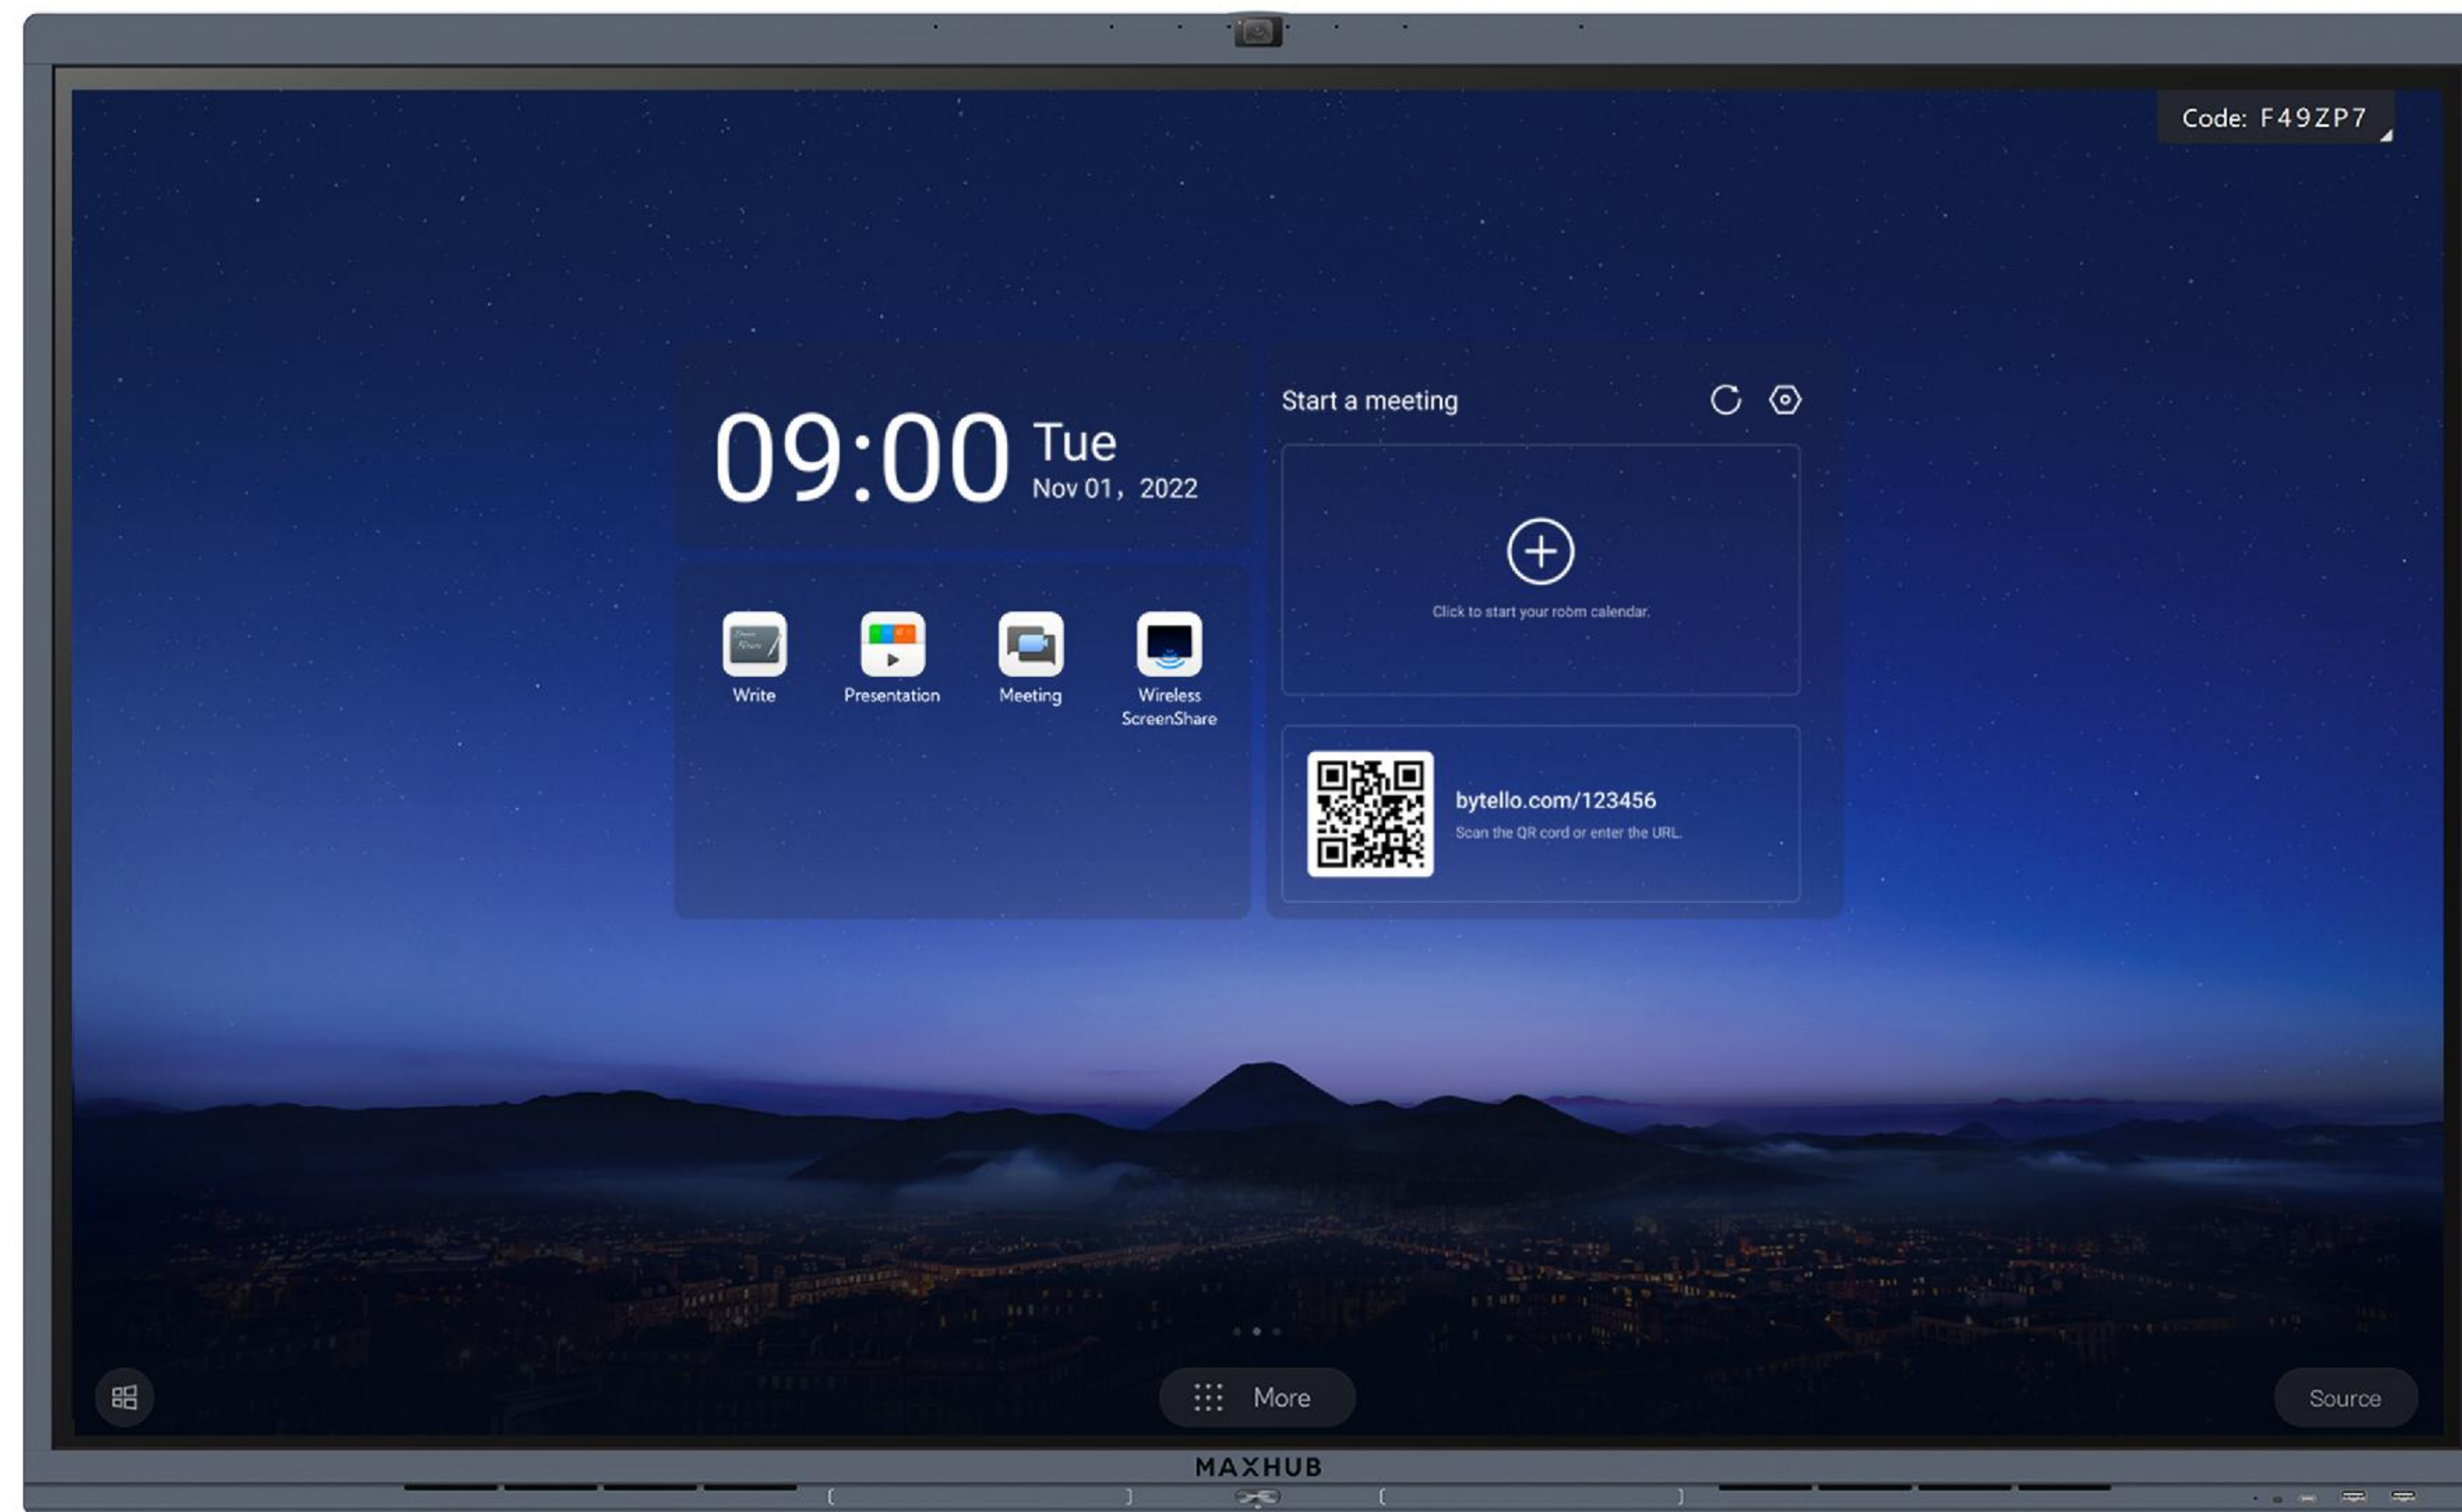

# Instant Device Access and Management

IT teams can easily access and manage all MAXHUB devices instantly through the cloud.

Remotely update device firmware, turn the screen on/off, install apps, deliver a message to all panels, and more using the pre-installed MAXHUB device-management app.

## Effortless Access with MAXHUB OS 6.0

MAXHUB OS 6.0 provides easy access to whiteboarding, video conferencing apps, and wireless projection. Users can personalize the customizable homepage for a tailored user experience, and join a scheduled meeting with just one click thanks to the integrated calendar design.