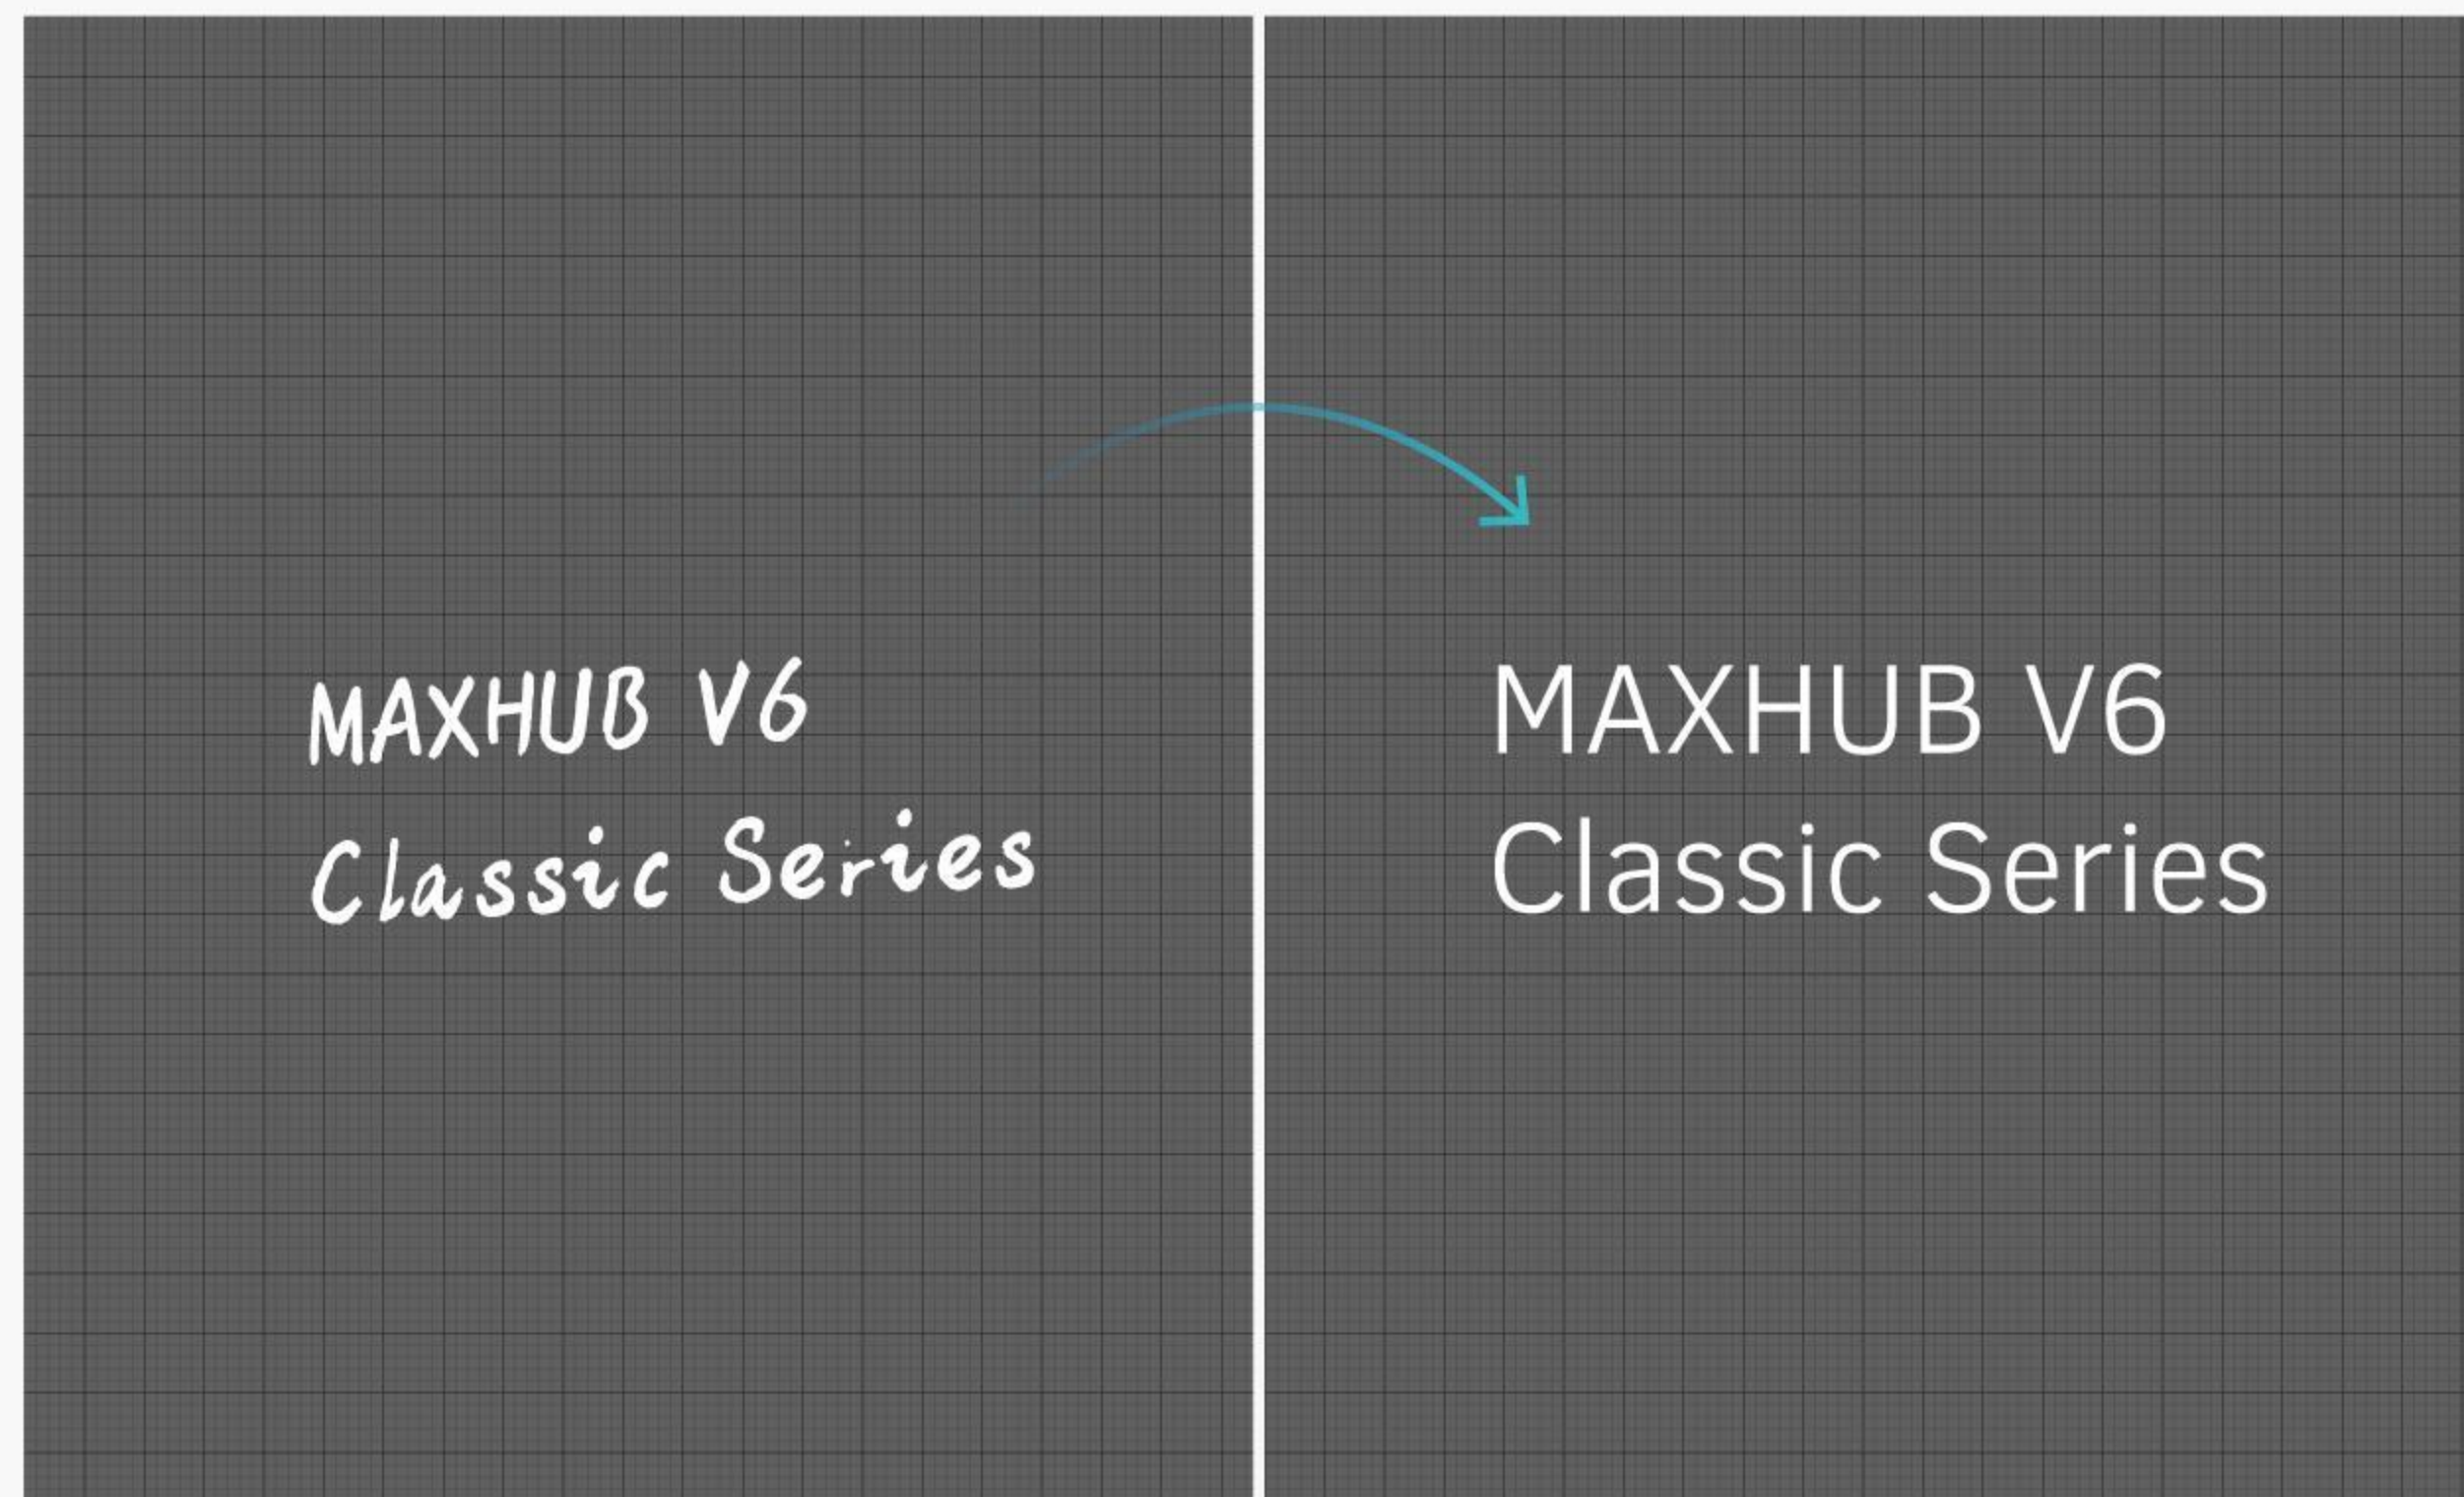

Efficient, Inspired Brainstorming

Start the whiteboard with just one click and dive into creative, efficient brainstorming. Equipped with 20 touch points, the device supports two people writing simultaneously and comes with a variety of pre-installed graphic templates.

Smart Optical Character Recognition (OCR) technology allows you to easily convert handwritten text to print.