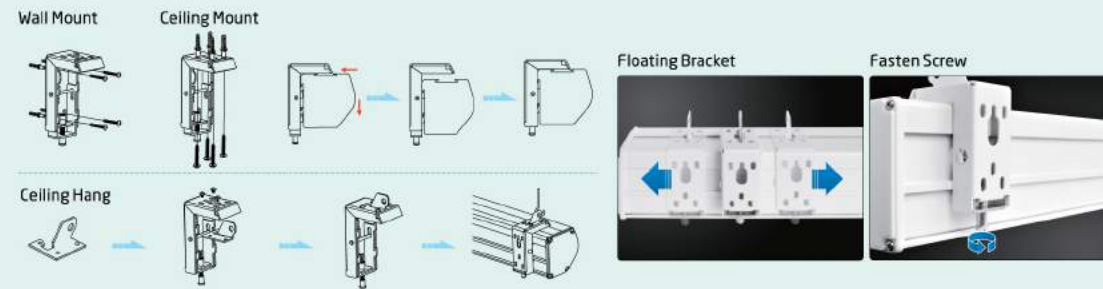

## Universal Bracket

Suitable for either wall mount, ceiling mount or ceiling hang. The bracket can slide horizontally at the back of the casing to match different installation positions.

## Optional Accessories for Intelligent Motorized Screen

**Power Relay**

The emitter is installed at the projector end and the receiver is connected to the "EXT IR" plug on the screen, when the projector is triggered on/off the screen would open/close automatically.

**RS485 Wall Switch**

RS485 Wall Switch is an external screen controller, integrated with RS485 and USB interface, it can be connected to the "EXT CTRL" slot on the screen end to control the screen.