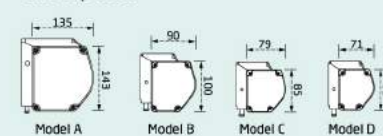

End Cap View