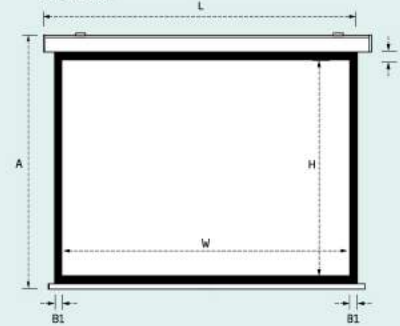

2D-View

End Cap View

Forhandler:
AV-Concept ApS
Tlf: 30321889
Mail: info@av-concept.dk
www.av-concept.dk