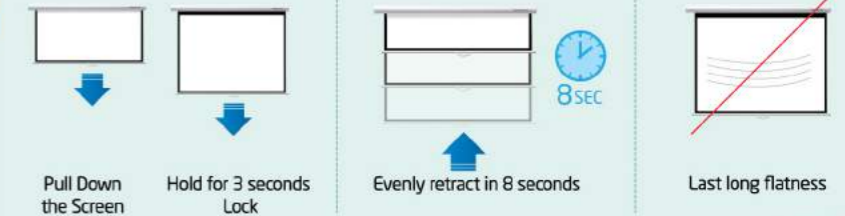

Cyber Manual Screen with Speed Reduction

- **Limitless Positioning**
  With Limitless Positioning Structure, the screen can be stopped by holding the handle for 3 seconds at any position.
- **Slow Retraction**
  With Slow Retraction System to allow the screen retracting back slowly within 8 seconds, which can prevent the safety issue cause by lower bar hitting casing.
- **Wrinkle Free**
  When the screen is fully retracted the positioning system is lock off and the fabric is not stretched by the spring system, which can prevent the wrinkle cause by long time stretchness from the spring system.