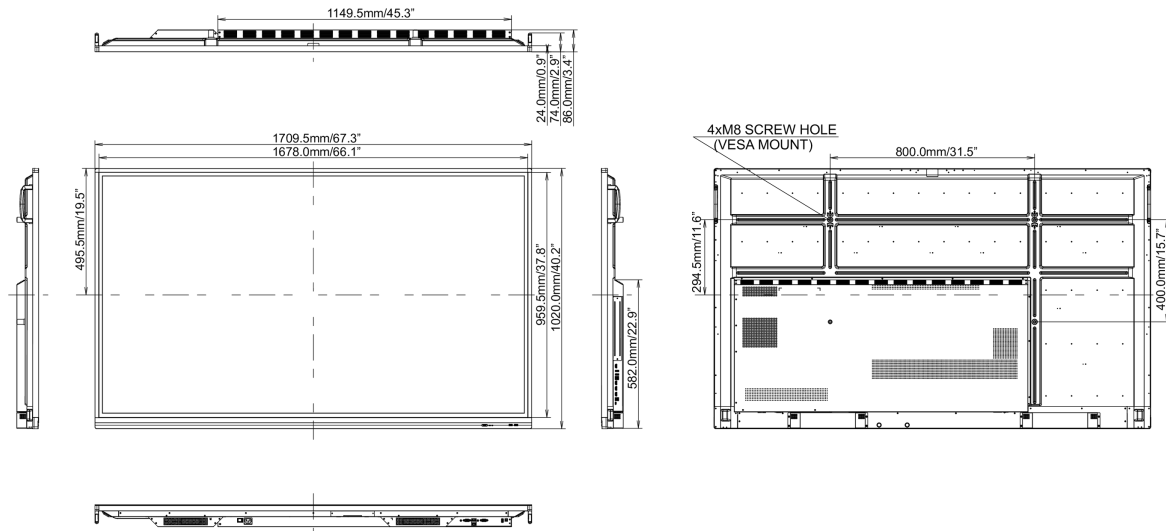

## 10 DIMENSIONS / WEIGHT

Product dimensions W x H x D	1709 x 1020 x 86mm
Box dimensions W x H x D	1930 x 280 x 1140mm
Weight (without box)	50.8kg
Weight (with box)	69kg
EAN code	4948570119004

**AV-Concept ApS**  
 Professionelt AV-Udstyr