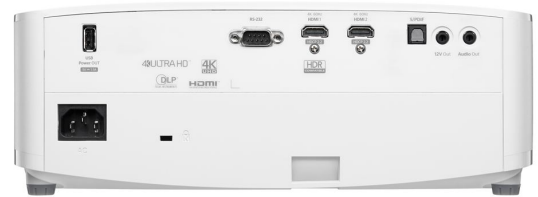

Display/image	
Display technology	DLP™
Resolution	UHD (3840x2160)
Brightness	4,000 lumens
Contrast ratio	1,000,000:1
Native aspect ratio	16:9
Aspect ratio - compatible	4:3
Keystone correction - horizontal	+/-40°
Keystone correction - vertical	+/-40°
Horizontal scan rate	31 ~ 135Khz
Vertical scan rate	24 ~ 120Hz
Uniformity	80%
Screen size	0.84m ~ 7.62m (33" ~ 300") diagonal
Lamp info	
Light source type	Lamp
Lamp watts	240
Lamp life hours (up to)	4000 (Bright), 15000 (Dynamic), 10000 (Eco)
Optical	
Throw ratio	1.5:1 ~ 1.66:1
Projection distance (m)	1.21m - 9.9m
Zoom	1.1
Zoom type	Manual
Focal length (mm)	15.84 mm~17.42mm/0.624"~0.686"
Lens shift	Vertical +0%
Native offset	105%
Connectivity	
Connections	Inputs 2 x HDMI 2.0 Outputs 1 x Audio 3.5mm, 1 x S/PDIF, 1 x USB-A power 1.5A Control 1 x RS232, 1 x 12V trigger
General	
Noise level (typical)	26dB
Noise level (max)	28dB
PC compatibility	UHD, WQHD, WUXGA, FHD, UXGA, SXGA, WXGA, HD, XGA, SVGA, VGA, Mac
2D compatibility	480i/p, 576i/p, 720p(50/60Hz), 1080i(50/60Hz), 1080p(50/60Hz), 2160p(50/60Hz)
3D compatibility	Frame-pack: 1080p24, 720p50 / 60
3D	Full 3D
Security	Security bar, Kensington Lock, Password protected interface
OSD / display languages	10 languages: English, French, German, Italian, Japanese, Portuguese, Russian, Chinese (simplified), Spanish
Operating conditions	5°C~40°C/41°F~104°F, max altitude 3000M/9843ft, max humidity 85%
Remote control	Backlit home remote
Speaker count	1
Watts per speaker	10W
In the box	AC power cord Remote control 2x AAA batteries Basic user manual
Input lag	4.20ms
Power	
Power supply	100 ~ 240V, 50 ~ 60Hz
Power consumption (standby)	0.5W
Power consumption (min)	220W
Power consumption (max)	305W
Weight and dimensions	
Dimensions (W x D x H) mm	315 x 270 x 118
Gross weight	4.68 kg
Net weight	3.98 kg

AV-Concept ApS
Professionelt AV-Udstyr