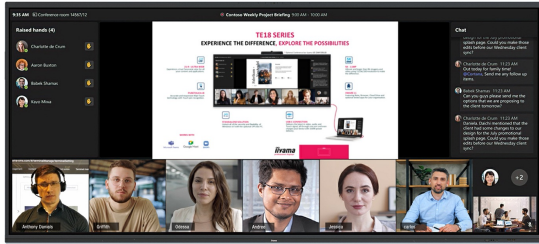

**ILFD (TOUCH)**

**INFORMATION**

**105" Ultra-wide Interactive 5K UHD display with 21:9 panoramic view**

- The TE10518UWI-B1AG is a revolutionary 105" 5K UHD Interactive Touchscreen that brings a new level of collaboration and engagement to your workspace. Boasting cutting-edge technology and a host of impressive features and functionalities, this interactive display is designed to transform the way you work, communicate, and share ideas. Whether it's for boardrooms, classrooms, or collaborative meeting spaces, this 105" 21:9 Ultra-Wide interactive touchscreen is the ultimate tool to foster creativity, productivity, and seamless communication.

## Microsoft Teams Front Row

Take your collaboration to the next level with the integration of Microsoft Teams Front Row. This feature allows you to seamlessly host or join virtual meetings and video conferences using the interactive touchscreen as your central communication hub.

## 21:9 Ultra-Wide Screen

With an ultra-wide aspect ratio, this interactive touchscreen provides an expansive canvas to accommodate multiple content windows side-by-side, enhancing multitasking capabilities. The 21:9 Ultra Wide format is also the perfect optimisation for Microsoft Teams Front Row delivering an exceptional experience and meeting room equity for all attendees.

## 5K - 11 Mega Pixels

Experience stunning visuals with the 5K UHD resolution, offering crisp and clear images for a truly immersive viewing experience.