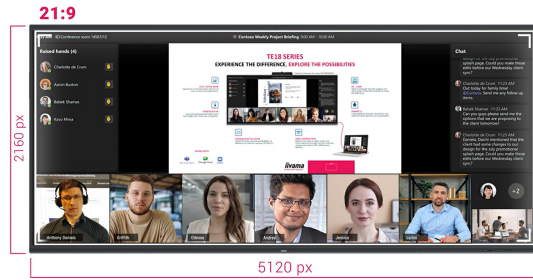

**ILFD (TOUCH)**

**INFORMATION**

**105" Ultra-wide Interactive 5K UHD display with 21:9 panoramic view**

- The TE10518UWI-B1AG is a revolutionary 105" 5K UHD Interactive Touchscreen that brings a new level of collaboration and engagement to your workspace. Boasting cutting-edge technology and a host of impressive features and functionalities, this interactive display is designed to transform the way you work, communicate, and share ideas. Whether it's for boardrooms, classrooms, or collaborative meeting spaces, this 105" 21:9 Ultra-Wide interactive touchscreen is the ultimate tool to foster creativity, productivity, and seamless communication.

## Microsoft Teams Front Row

Take your collaboration to the next level with the integration of Microsoft Teams Front Row. This feature allows you to seamlessly host or join virtual meetings and video conferences using the interactive touchscreen as your central communication hub.

## 21:9 Ultra-Wide Screen

With an ultra-wide aspect ratio, this interactive touchscreen provides an expansive canvas to accommodate multiple content windows side-by-side, enhancing multitasking capabilities. The 21:9 Ultra Wide format is also the perfect optimisation for Microsoft Teams Front Row delivering an exceptional experience and meeting room equity for all attendees.

## 5K - 11 Mega Pixels

Experience stunning visuals with the 5K UHD resolution, offering crisp and clear images for a truly immersive viewing experience.